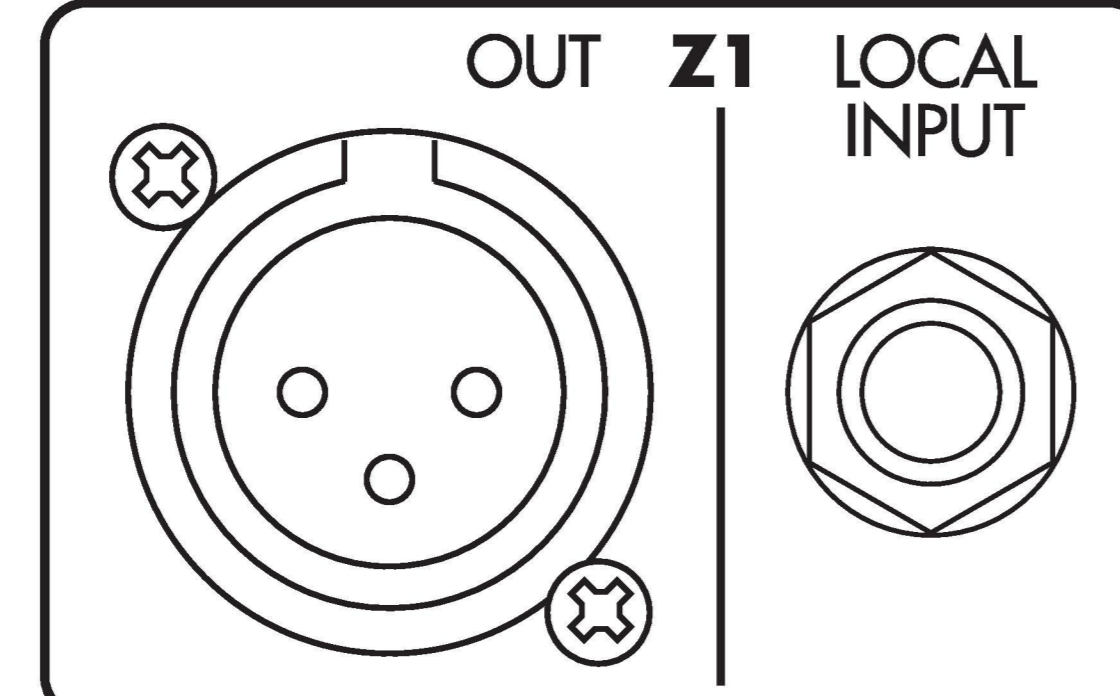

230V~/50Hz

FUSE 

24V==/0.5A

PA-4000PT

CH5

LINE IN
-10dB

PHANTOM

CH4