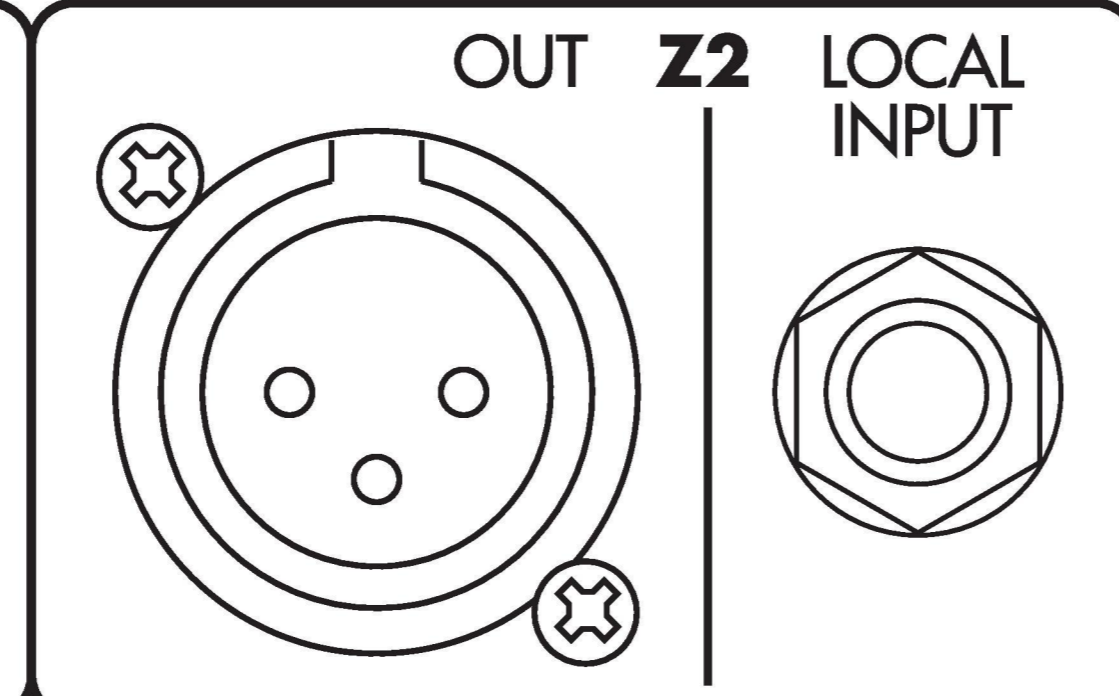

230V~/50Hz

FUSE 

24V==/0.5A

PA-4000PT

CH5

LINE IN
-10dB

PHANTOM

CH4