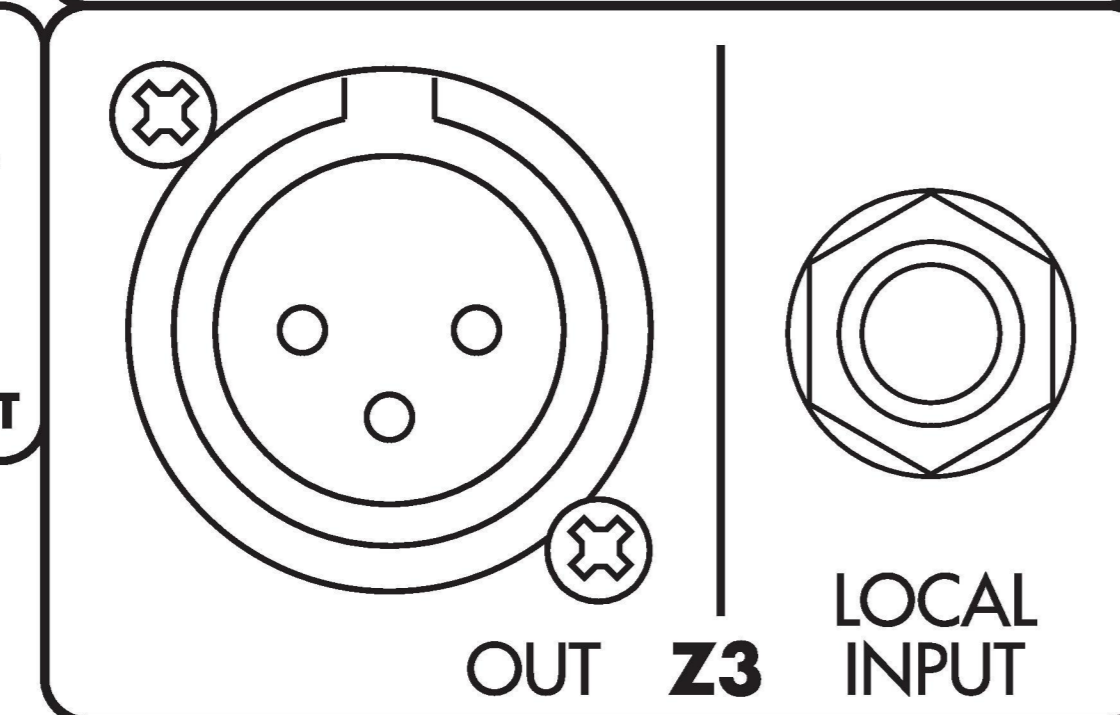

230V~/50Hz

FUSE 

24V==/0.5A

PA-4000PT

CH5

LINE IN
-10dB

PHANTOM

CH4