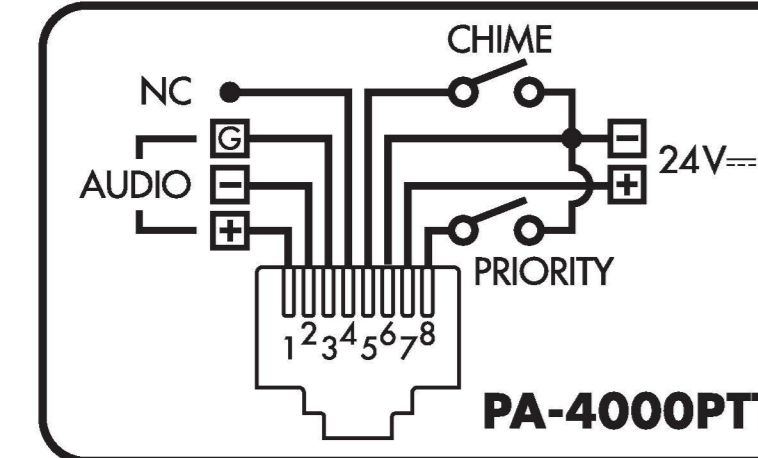

230V~/50Hz

FUSE 

24V==/0.5A

PA-4000PT

CH5

LINE IN
-10dB

PHANTOM

CH4