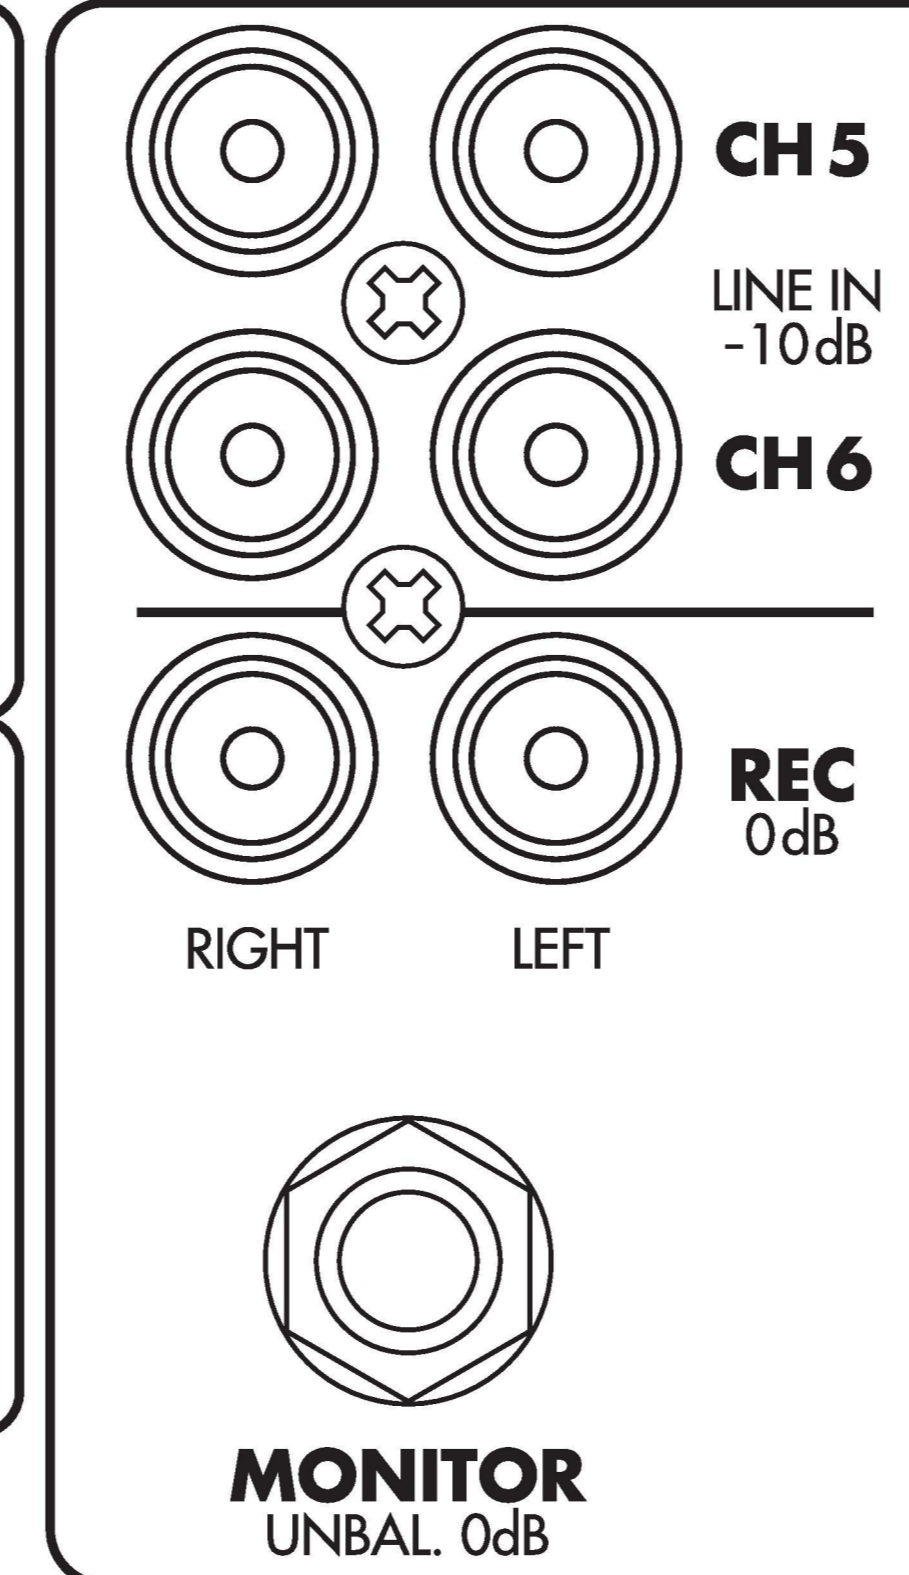

230V~/50Hz

FUSE 

24V==/0.5A

PA-4000PT

CH5

LINE IN
-10dB

PHANTOM

CH4